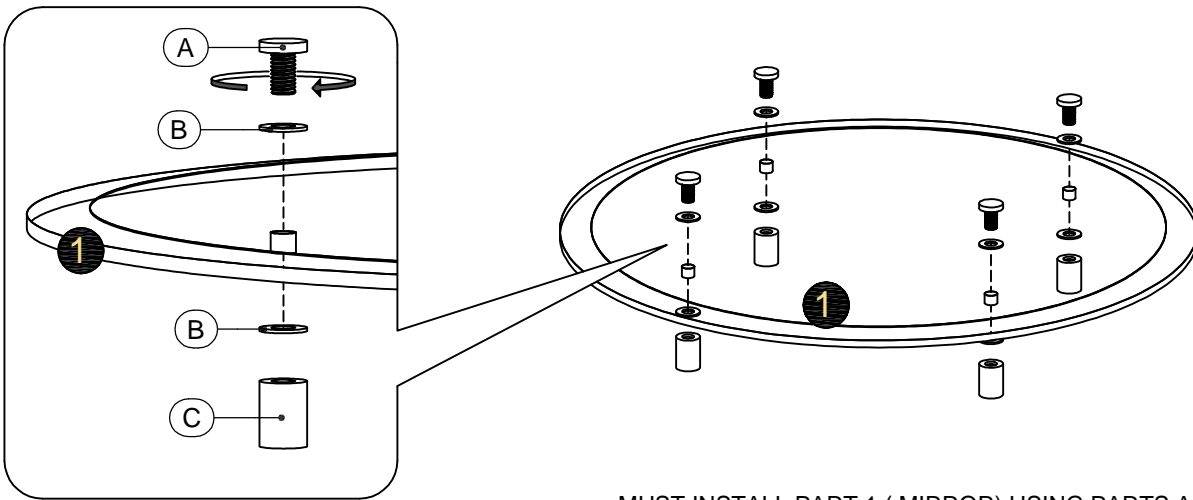

UTTERMOST

ASSEMBLY INSTRUCTION FOR ITEM #25770

Glass Top - 1 pc

Table Base - 1 pc

(A) Top Glass Clamp
4 pcs

(B) Rubber Ring
8 pcs

(C) Base Glass Clamp
4 pcs

(D) Bolt
4 pcs

(E) Flat Washer
4 pcs

(F) Allen Key
1 pc

1

MUST INSTALL PART 1 (MIRROR) USING PARTS A-B-C FIRST TO PART 2 (BASE) AS DIRECTION SHOWS

2

TURN TABLE OVER TOP DOWN

INSTALL PARTS D AND E USING F TO SECURE

3