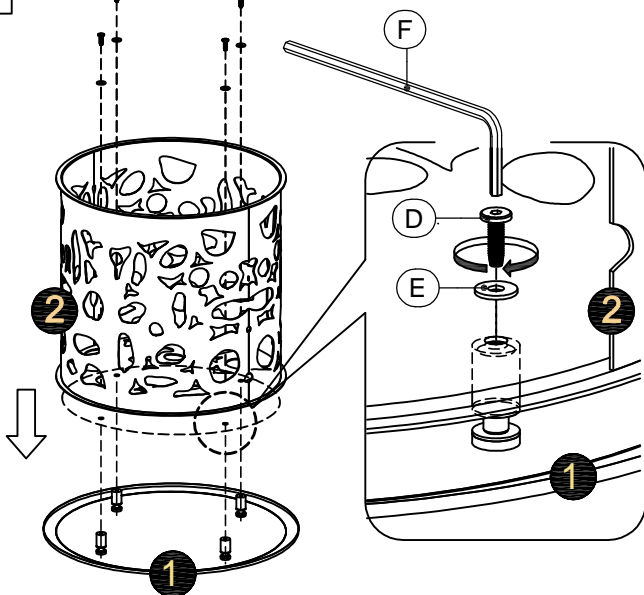

UTTERMOST

ASSEMBLY INSTRUCTION FOR ITEM #25770

Glass Top - 1 pc

Table Base - 1 pc

(A) Top Glass Clamp
4 pcs

(B) Rubber Ring
8 pcs

(C) Base Glass Clamp
4 pcs

(D) Bolt
4 pcs

(E) Flat Washer
4 pcs

(F) Allen Key
1 pc

1

MUST INSTALL PART 1 (MIRROR) USING PARTS A-B-C FIRST TO PART 2 (BASE) AS DIRECTION SHOWS

2

TURN TABLE OVER TOP DOWN

INSTALL PARTS D AND E USING F TO SECURE

3

ASSEMBLY IS COMPLETED